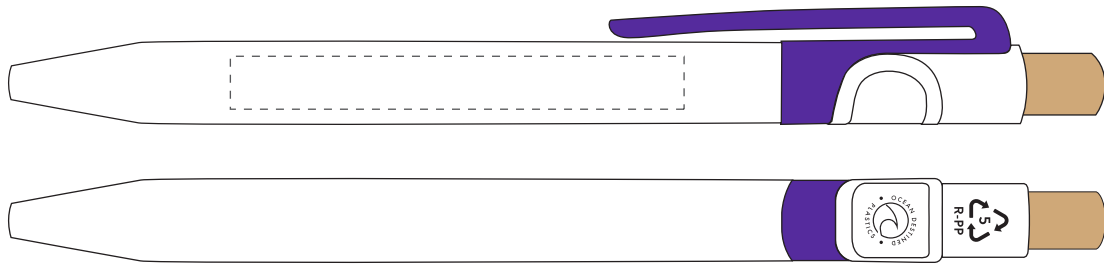

Your Ref:	Quantity:	Product Code: TPC000118
Our Ref:	Version: 1	Product Colour: PURPLE

PRINTING CONCERNS:**PRODUCT INFO:**

We stock this item in the following colours

**PANTONE REFERENCE(S)**

- Colour 1
- Colour 2

ARTWORK SCALE 100%

Product Image for visualisation
- colours may vary

ARTWORK SCALE 100%
Max print area: 60mm x 7mm

The dashed line is to demonstrate print area and will not appear on your printed item

PLEASE NOTE: